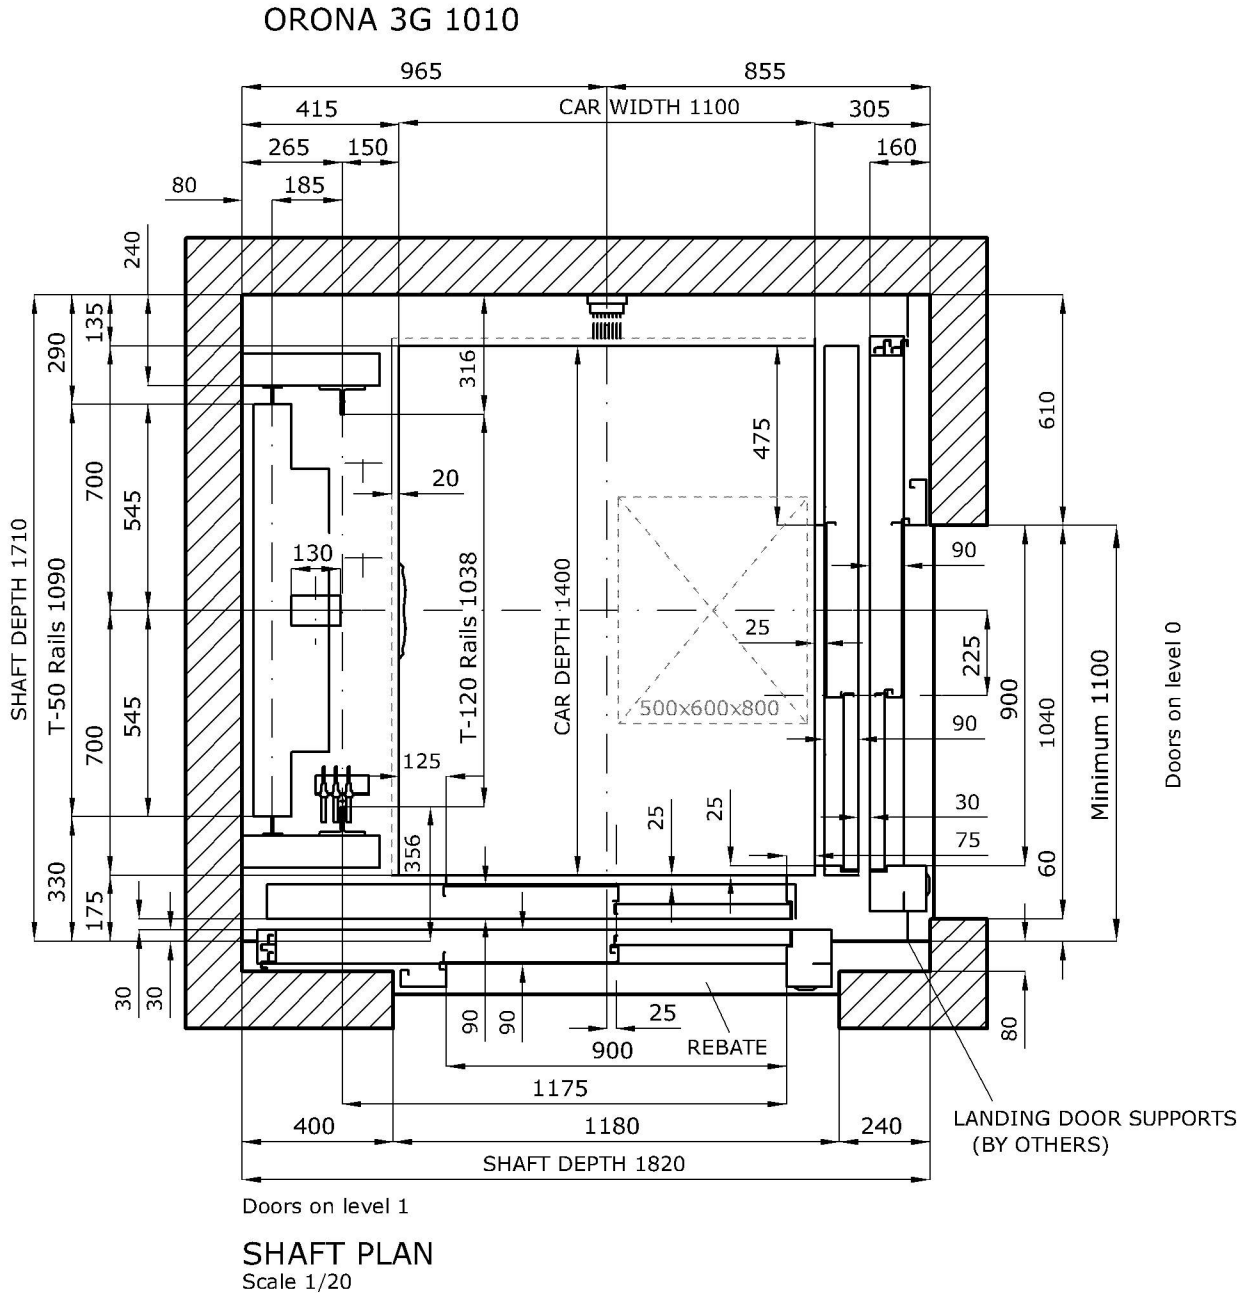

AVANTI 1010 Masonry Shaft

ORONA 3G 1100x1400 Car Size

FOR REFERENCE ONLY

Please contact our lift consultants for more information.

SPECIFICATIONS

Product: Avanti 1010	Pit Depth: 1000mm (minimum)
Shaft: Enclosed	Minimum Headroom: 3500mm
Capacity: 630kg (8 Passengers)	Maximum Travel: 6 Floors
Speed: 1m/sec	Control Cabinet(mm): 420 W x 165 D x 2160 H
Fire Rating: Doors fire rated for 2 hours	