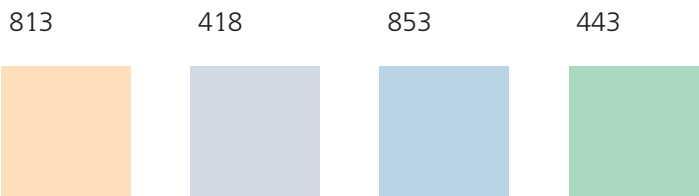

Coated Chipboard