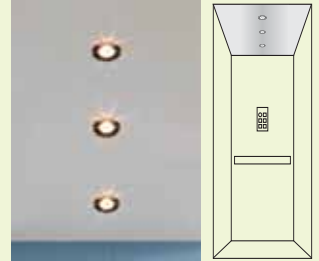

Downlights